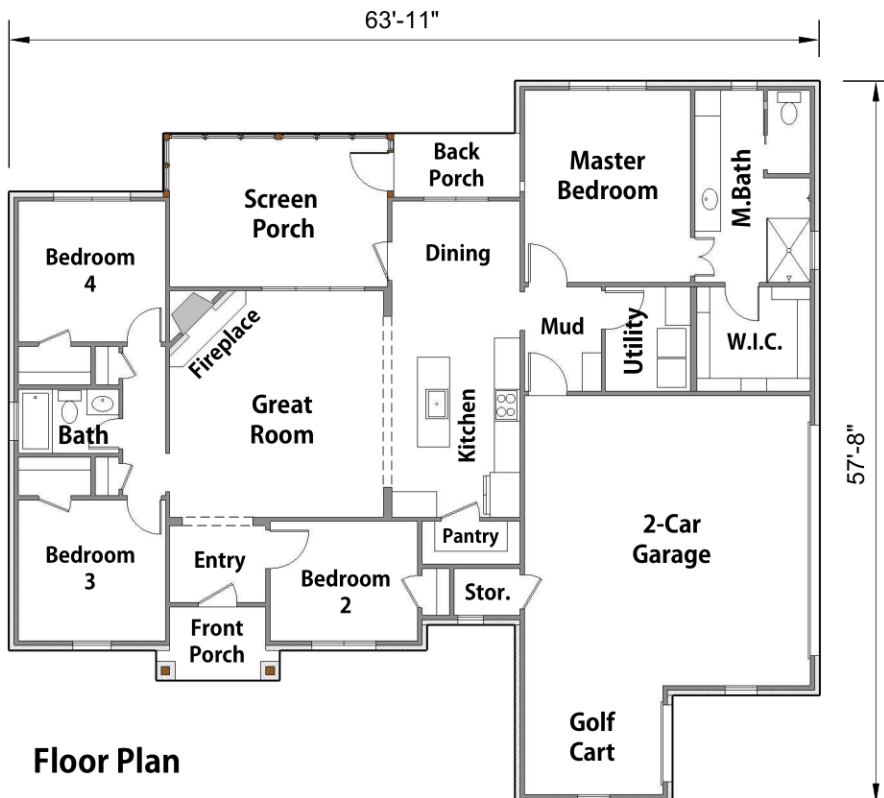

YOUNGMON

1787 SF Home - 4 Bedrooms - 2 Bathrooms - 2 Car Garage
Open Floor Plan - Screen Porch - Golf Cart Garage

Front Elevation

Floor Plan

TOTAL LIVING AREA:	1787 SF
PORCHES:	98 SF
SCREEN PORCH:	209 SF
GARAGE:	621 SF
TOTAL UNDER ROOF:	2715 SF