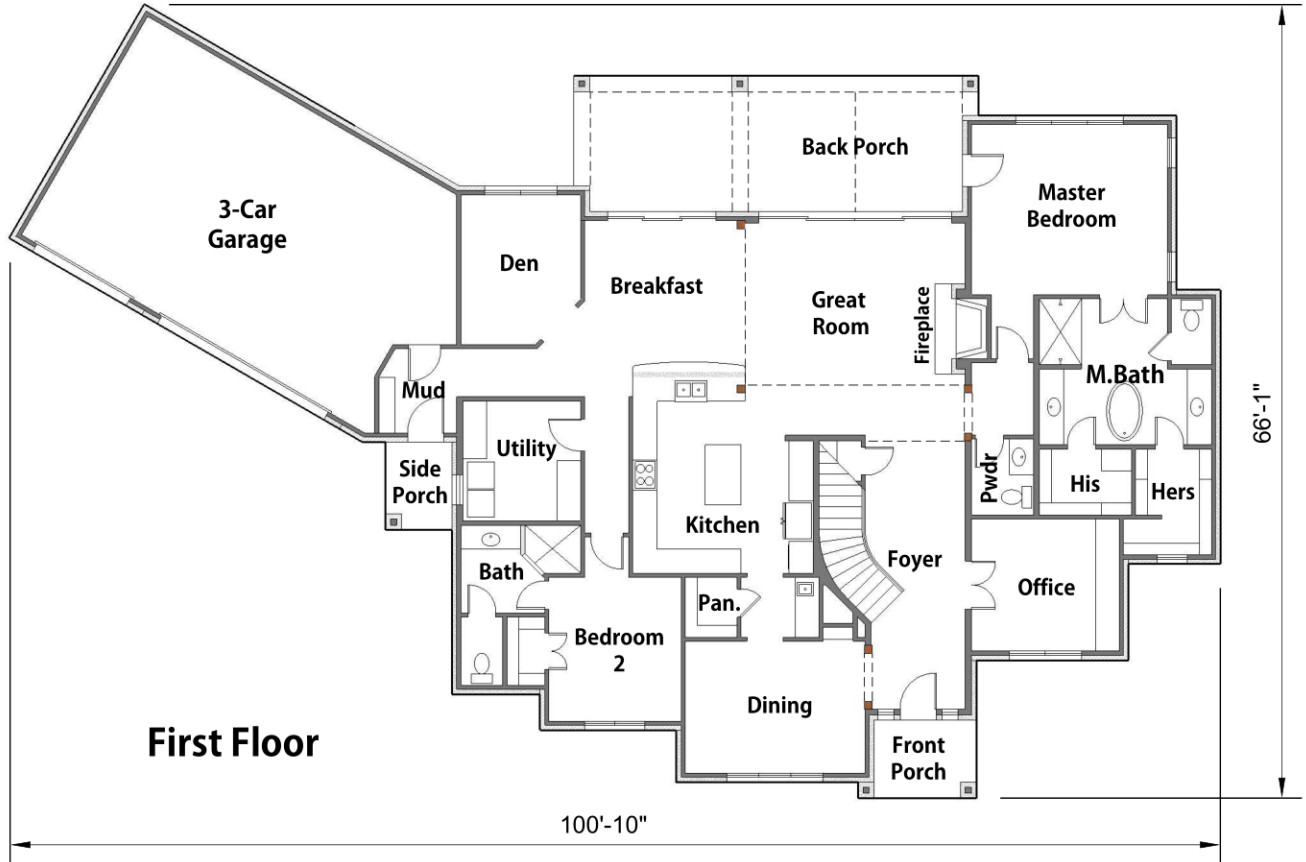

# VENLAW

3995 SF Home - 4 Bedrooms - 4.5 Bathrooms - 3 Car Garage  
Game Room - Office - Vaulted Great Room - Large Back Porch

**Front Elevation**

**Back Elevation**

FIRST FLOOR:	2813 SF
SECOND FLOOR:	1182 SF
<b>TOTAL LIVING AREA:</b>	<b>3995 SF</b>
PORCHES:	465 SF
GARAGE:	751 SF
<b>TOTAL UNDER ROOF:</b>	<b>5211 SF</b>

# VENLAW

3995 SF Home - 4 Bedrooms - 4.5 Bathrooms - 3 Car Garage  
 Game Room - Office - Vaulted Great Room - Large Back Porch

FIRST FLOOR:	2813 SF
SECOND FLOOR:	1182 SF
<b>TOTAL LIVING AREA:</b>	<b>3995 SF</b>
PORCHES:	465 SF
GARAGE:	751 SF
<b>TOTAL UNDER ROOF:</b>	<b>5211 SF</b>