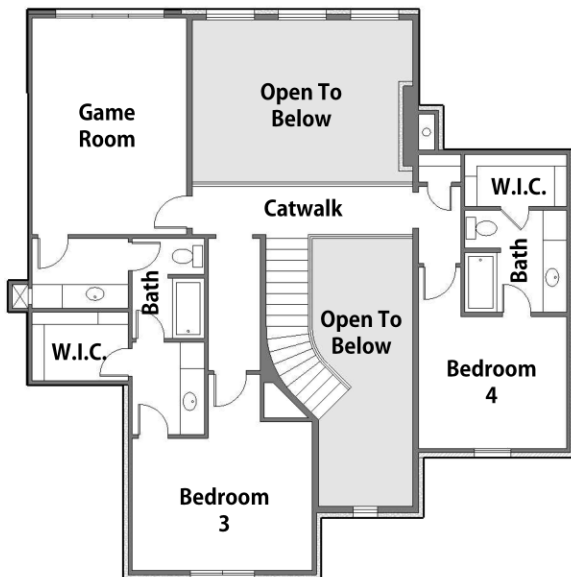

# VENLAW

3995 SF Home - 4 Bedrooms - 4.5 Bathrooms - 3 Car Garage  
Game Room - Office - Vaulted Great Room - Large Back Porch

**Front Elevation**

**Back Elevation**

FIRST FLOOR:	2813 SF
SECOND FLOOR:	1182 SF
<b>TOTAL LIVING AREA:</b>	<b>3995 SF</b>
PORCHES:	465 SF
GARAGE:	751 SF
<b>TOTAL UNDER ROOF:</b>	<b>5211 SF</b>

# VENLAW

3995 SF Home - 4 Bedrooms - 4.5 Bathrooms - 3 Car Garage  
 Game Room - Office - Vaulted Great Room - Large Back Porch

FIRST FLOOR:	2813 SF
SECOND FLOOR:	1182 SF
<b>TOTAL LIVING AREA:</b>	<b>3995 SF</b>
PORCHES:	465 SF
GARAGE:	751 SF
<b>TOTAL UNDER ROOF:</b>	<b>5211 SF</b>