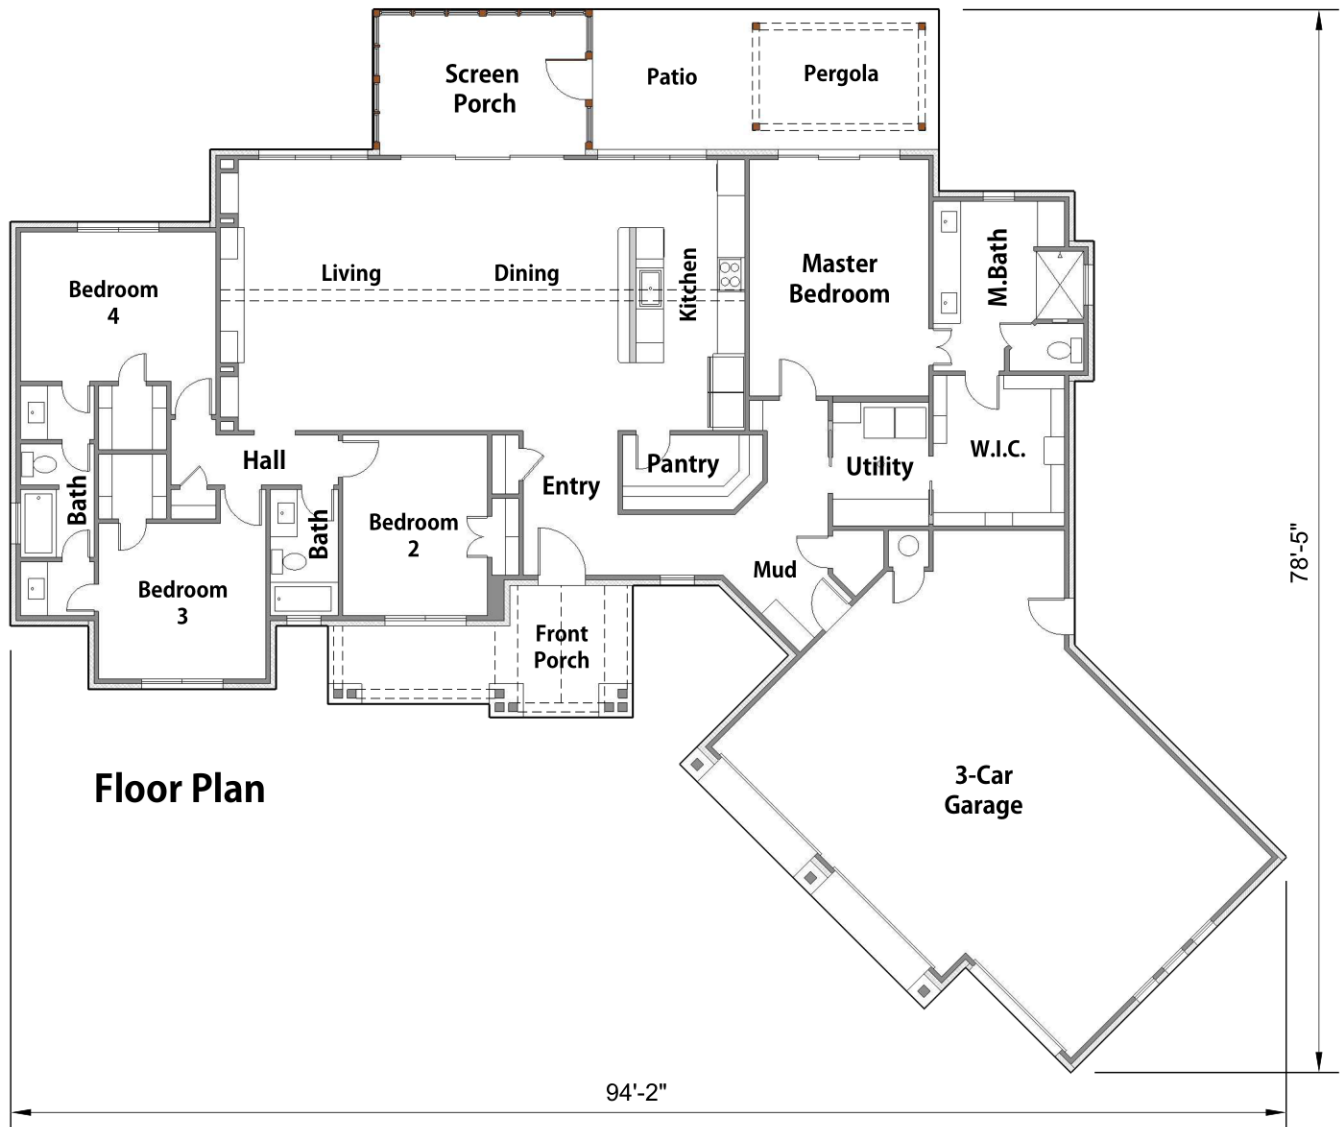

UPNOR

2544 SF Home - 4 Bedrooms - 3 Bathrooms - 3 Car Garage
Open Floor Plan - Vaulted Great Room - Screen Porch - Patio/Pergola

Front View

Back View

Back View

TOTAL LIVING AREA:	2544 SF
FRONT PORCH:	167 SF
SCREEN PORCH:	174 SF
GARAGE:	885 SF
TOTAL UNDER ROOF:	3827 SF

amberdilanehomes.com

903-887-4228

UPNOR

2544 SF Home - 4 Bedrooms - 3 Bathrooms - 3 Car Garage
Open Floor Plan - Vaulted Great Room - Screen Porch - Patio/Pergola

TOTAL LIVING AREA:	2544 SF
FRONT PORCH:	167 SF
SCREEN PORCH:	174 SF
GARAGE:	885 SF
TOTAL UNDER ROOF:	3827 SF