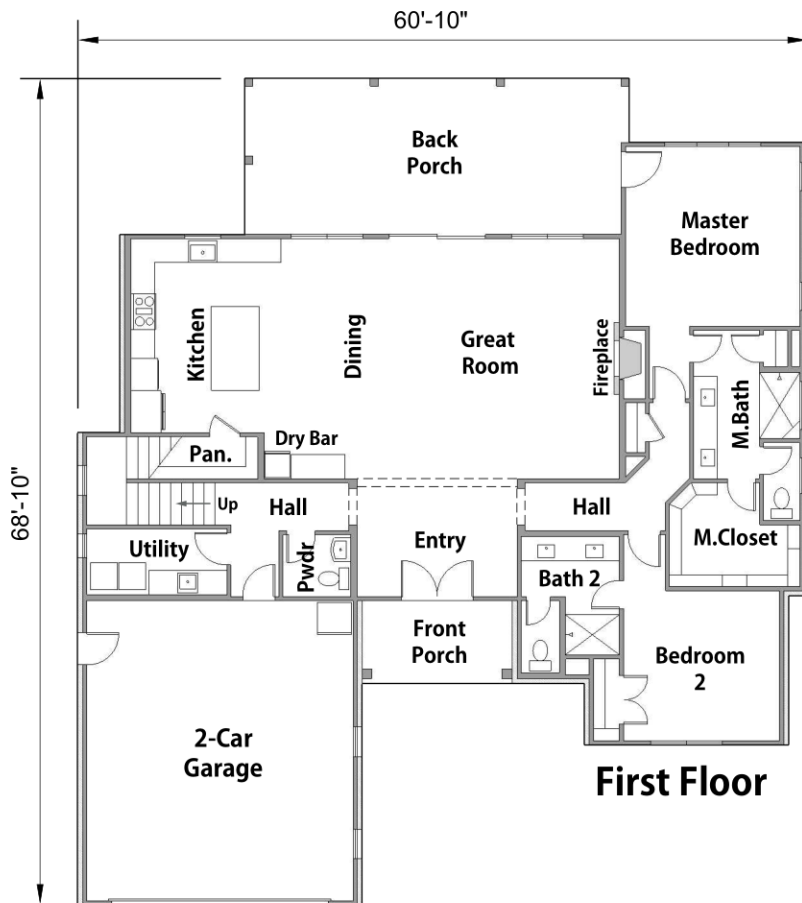

# STRIPLING

3332 SF Home - 3 Bedrooms + Bunk Room - 4.5 Bathrooms  
2 Car Garage - Open Living Area - Large Back Porch - Bonus Room

Front Elevation

Front View

FIRST FLOOR:	2120 SF
SECOND FLOOR:	1212 SF
<b>TOTAL LIVING AREA:</b>	<b>3332 SF</b>
FRONT PORCH:	87 SF
BACK PORCH:	411 SF
GARAGE:	578 SF
BRICK LEDGE:	63 SF
<b>TOTAL UNDER ROOF:</b>	<b>4471 SF</b>

# STRIPLING

3332 SF Home - 3 Bedrooms + Bunk Room - 4.5 Bathrooms  
 2 Car Garage - Open Living Area - Large Back Porch - Bonus Room

FIRST FLOOR:	2120 SF
SECOND FLOOR:	1212 SF
<b>TOTAL LIVING AREA:</b>	<b>3332 SF</b>
FRONT PORCH:	87 SF
BACK PORCH:	411 SF
GARAGE:	578 SF
BRICK LEDGE:	63 SF
<b>TOTAL UNDER ROOF:</b>	<b>4471 SF</b>