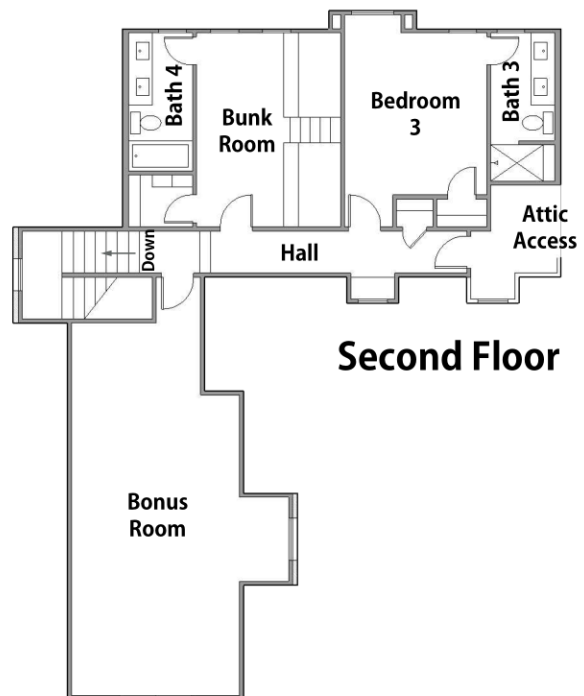

# STRIPLING

3332 SF Home - 3 Bedrooms + Bunk Room - 4.5 Bathrooms  
2 Car Garage - Open Living Area - Large Back Porch - Bonus Room

Front Elevation

Front View

FIRST FLOOR:	2120 SF
SECOND FLOOR:	1212 SF
<b>TOTAL LIVING AREA:</b>	<b>3332 SF</b>
FRONT PORCH:	87 SF
BACK PORCH:	411 SF
GARAGE:	578 SF
BRICK LEDGE:	63 SF
<b>TOTAL UNDER ROOF:</b>	<b>4471 SF</b>

# STRIPLING

3332 SF Home - 3 Bedrooms + Bunk Room - 4.5 Bathrooms  
 2 Car Garage - Open Living Area - Large Back Porch - Bonus Room

FIRST FLOOR:	2120 SF
SECOND FLOOR:	1212 SF
<b>TOTAL LIVING AREA:</b>	<b>3332 SF</b>
FRONT PORCH:	87 SF
BACK PORCH:	411 SF
GARAGE:	578 SF
BRICK LEDGE:	63 SF
<b>TOTAL UNDER ROOF:</b>	<b>4471 SF</b>