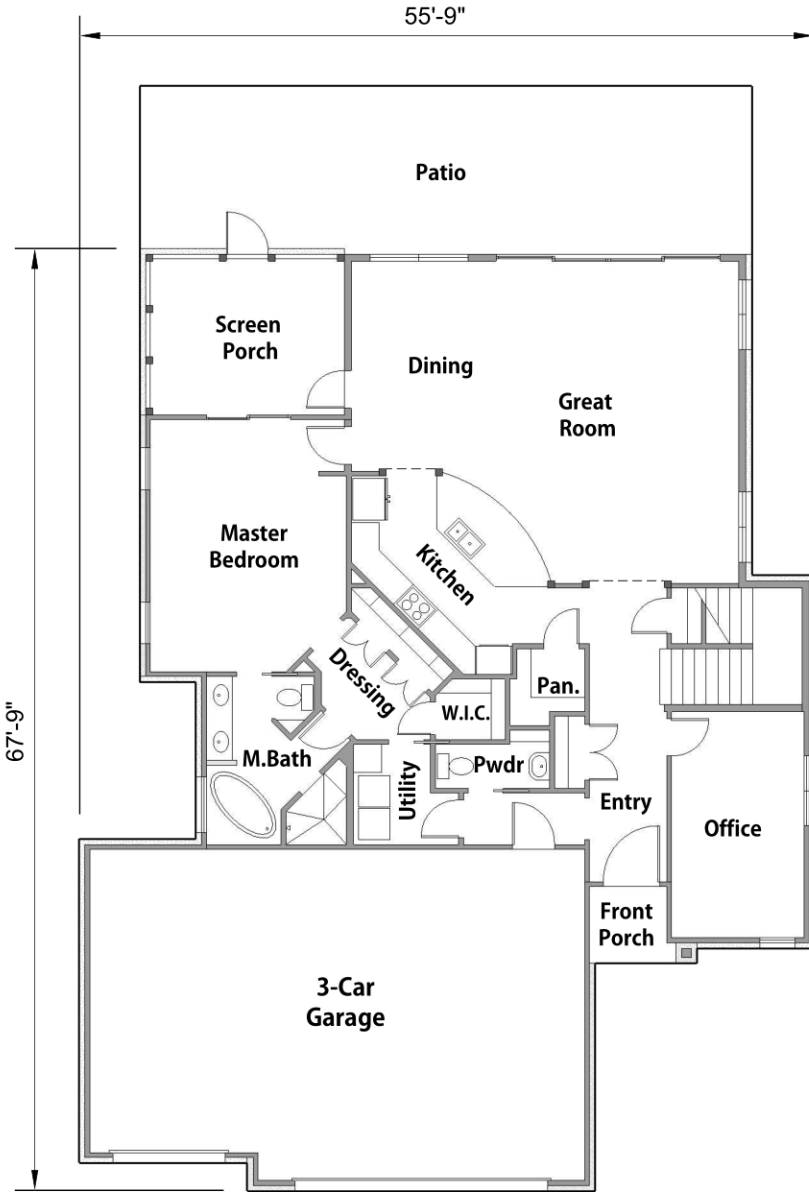

SALTWOOD

2621 SF Home - 3 Bedrooms - 2.5 Bathrooms - 3 Car Garage
Loft - Office - Vaulted Great Room - Screen Porch

Front Elevation

Front View

FIRST FLOOR:	1794 SF
SECOND FLOOR:	827 SF
TOTAL LIVING AREA:	2621 SF
FRONT PORCH:	33 SF
SCREEN PORCH:	163 SF
BALCONY:	59 SF
GARAGE:	860 SF
TOTAL UNDER ROOF:	3789 SF

Back View

amberdilanehomes.com

903-887-4228

SALTWOOD

2621 SF Home - 3 Bedrooms - 2.5 Bathrooms - 3 Car Garage
Loft - Office - Vaulted Great Room - Screen Porch

First Floor

Second Floor

FIRST FLOOR:	1794 SF
SECOND FLOOR:	827 SF
TOTAL LIVING AREA:	2621 SF
FRONT PORCH:	33 SF
SCREEN PORCH:	163 SF
BALCONY:	59 SF
GARAGE:	860 SF
TOTAL UNDER ROOF:	3789 SF