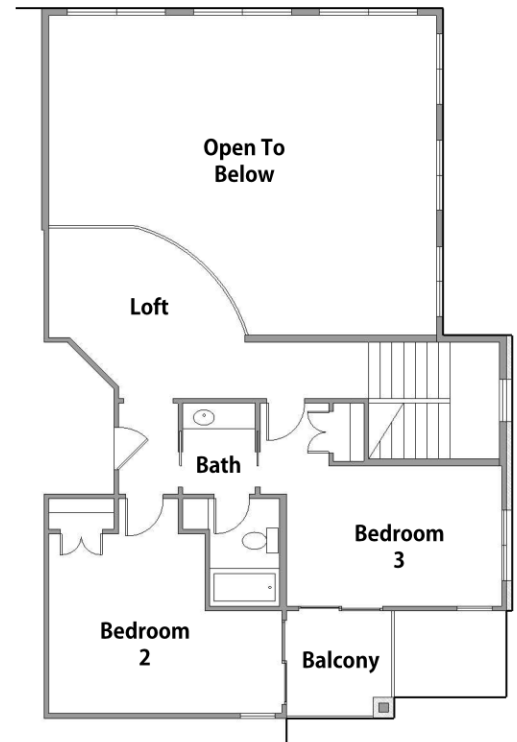

SALTWOOD

2621 SF Home - 3 Bedrooms - 2.5 Bathrooms - 3 Car Garage
Loft - Office - Vaulted Great Room - Screen Porch

Front Elevation

Front View

FIRST FLOOR:	1794 SF
SECOND FLOOR:	827 SF
TOTAL LIVING AREA:	2621 SF
FRONT PORCH:	33 SF
SCREEN PORCH:	163 SF
BALCONY:	59 SF
GARAGE:	860 SF
TOTAL UNDER ROOF:	3789 SF

Back View

amberdilanehomes.com

903-887-4228

SALTWOOD

2621 SF Home - 3 Bedrooms - 2.5 Bathrooms - 3 Car Garage
Loft - Office - Vaulted Great Room - Screen Porch

First Floor

Second Floor

FIRST FLOOR:	1794 SF
SECOND FLOOR:	827 SF
TOTAL LIVING AREA:	2621 SF
FRONT PORCH:	33 SF
SCREEN PORCH:	163 SF
BALCONY:	59 SF
GARAGE:	860 SF
TOTAL UNDER ROOF:	3789 SF