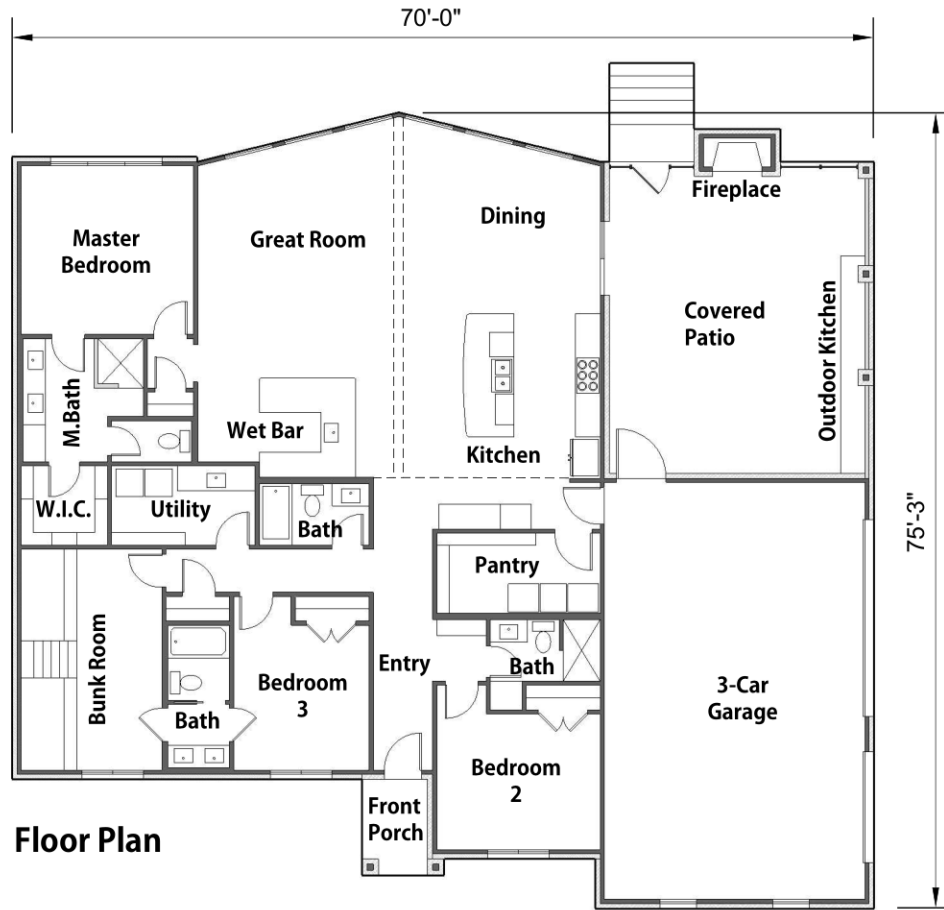

# QUARRY

2573 SF Home - 3 Bedrooms - 4 Bathrooms - Bunk Room - 3 Car Garage  
 Vaulted Great Room - Open Floor Plan - Large Covered Patio - Outdoor Kitchen

**Front View**

<b>TOTAL LIVING AREA:</b>	<b>2573 SF</b>
<b>FRONT PORCH:</b>	<b>43 SF</b>
<b>COVERED PATIO:</b>	<b>581 SF</b>
<b>GARAGE:</b>	<b>768 SF</b>
<b>TOTAL UNDER ROOF:</b>	<b>3965 SF</b>