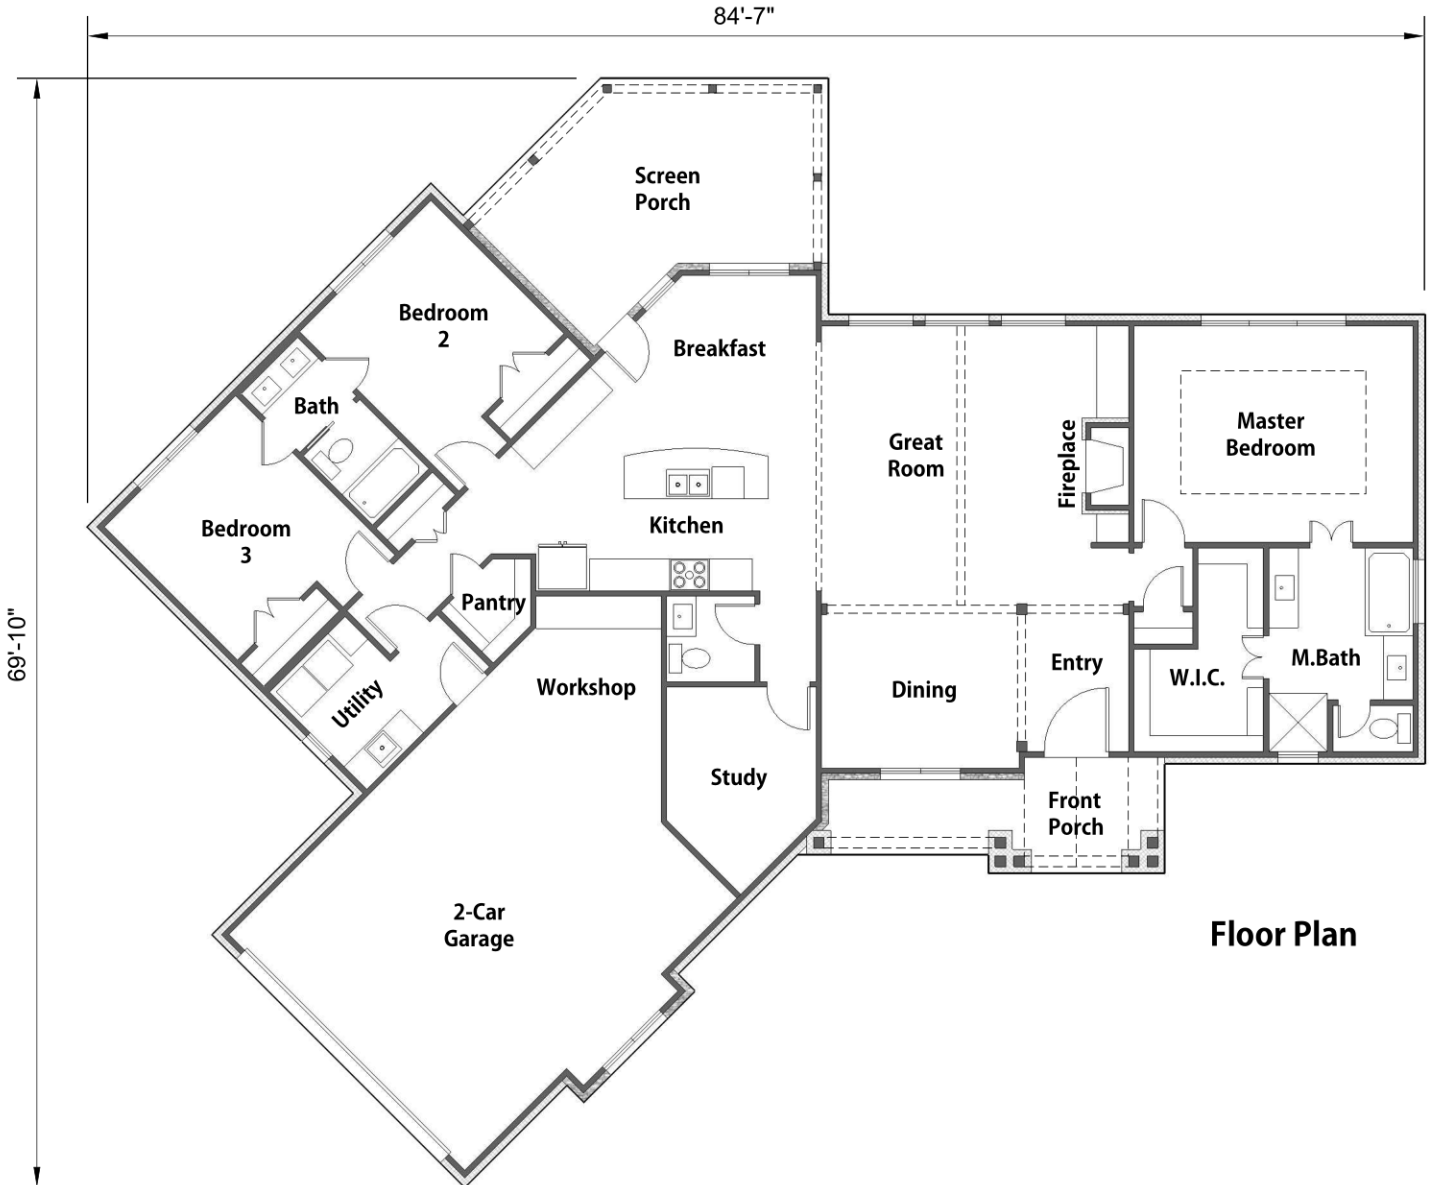

OTFORD

2127 SF Home - 3 Bedrooms - 2.5 Bathrooms - Study - 2 Car Garage
Vaulted Great Room - Open Floor Plan - Large Front Porch - Screen Porch

Front View

Front View

Back View

TOTAL LIVING AREA:	2127 SF
FRONT PORCH:	133 SF
SCREEN PORCH:	262 SF
GARAGE:	618 SF
TOTAL UNDER ROOF:	3140 SF

amberdilanehomes.com

903-887-4228

OTFORD

2127 SF Home - 3 Bedrooms - 2.5 Bathrooms - Study - 2 Car Garage
Vaulted Great Room - Open Floor Plan - Large Front Porch - Screen Porch

Floor Plan

TOTAL LIVING AREA:	2127 SF
FRONT PORCH:	133 SF
SCREEN PORCH:	262 SF
GARAGE:	618 SF
TOTAL UNDER ROOF:	3140 SF