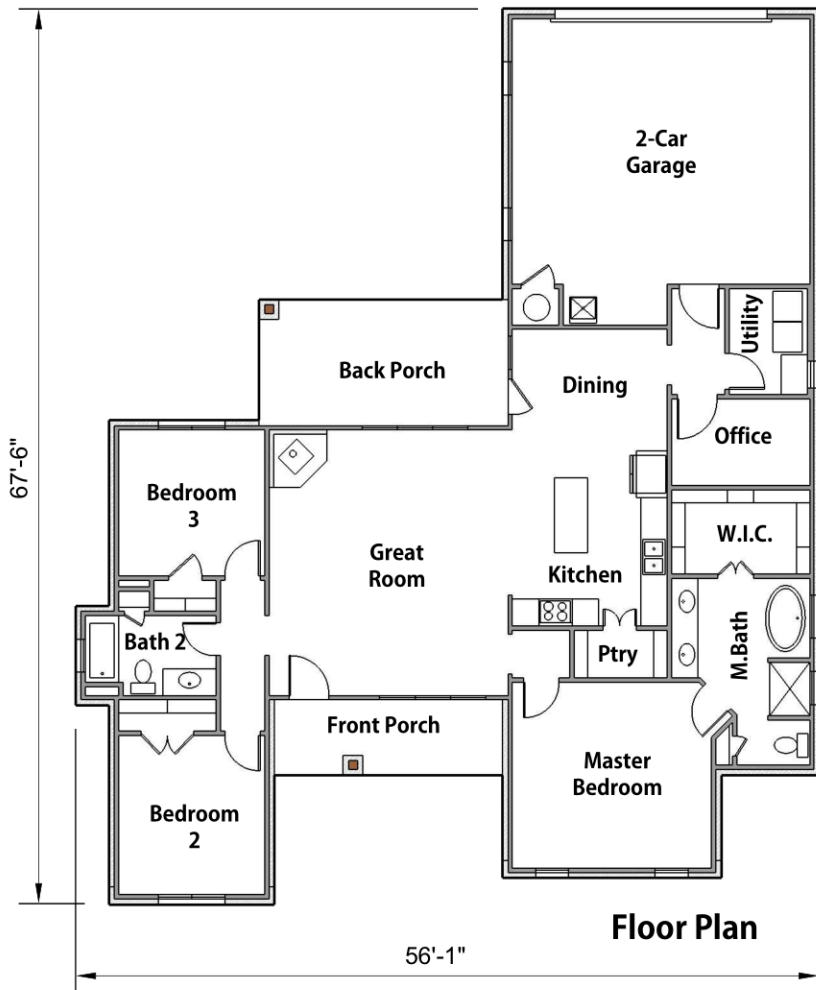

NORHAM

1747 SF Home - 3 Bedrooms - 2 Bathrooms
Office - Open Floor Plan - Large Back Porch

Front Elevation

Floor Plan

TOTAL LIVING AREA:	1747 SF
PORCHES:	280 SF
GARAGE:	506 SF
TOTAL UNDER ROOF:	2609 SF

amberdilanehomes.com
903-887-4228