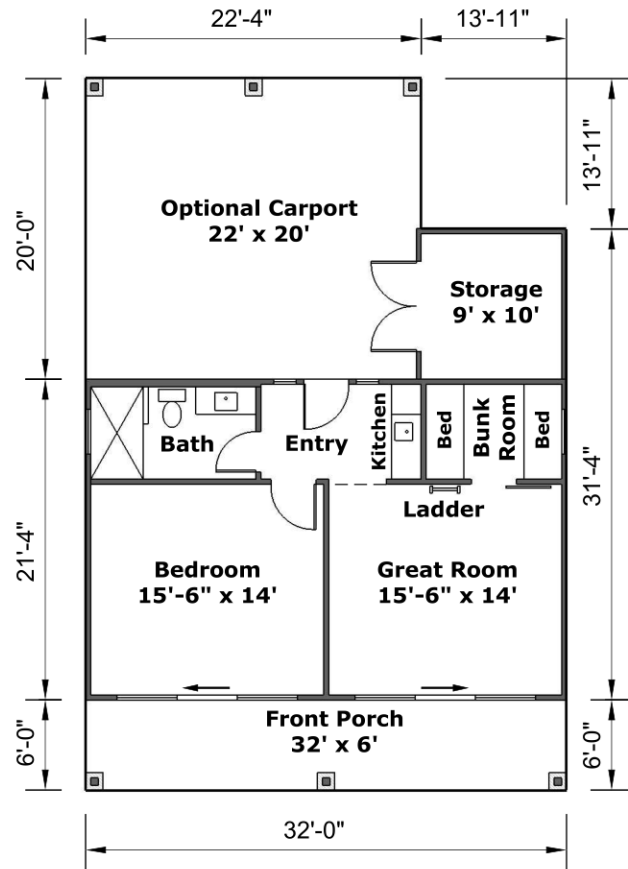

Loft Level

Main Level

amberdilanehomes.com
903-887-4228

Martindale

761 SF Cabin - 1 Bedroom - 1 Bathroom - Kitchenette
Bunk Room - Vaulted Great Room - Loft w/ Storage
Large Front Porch