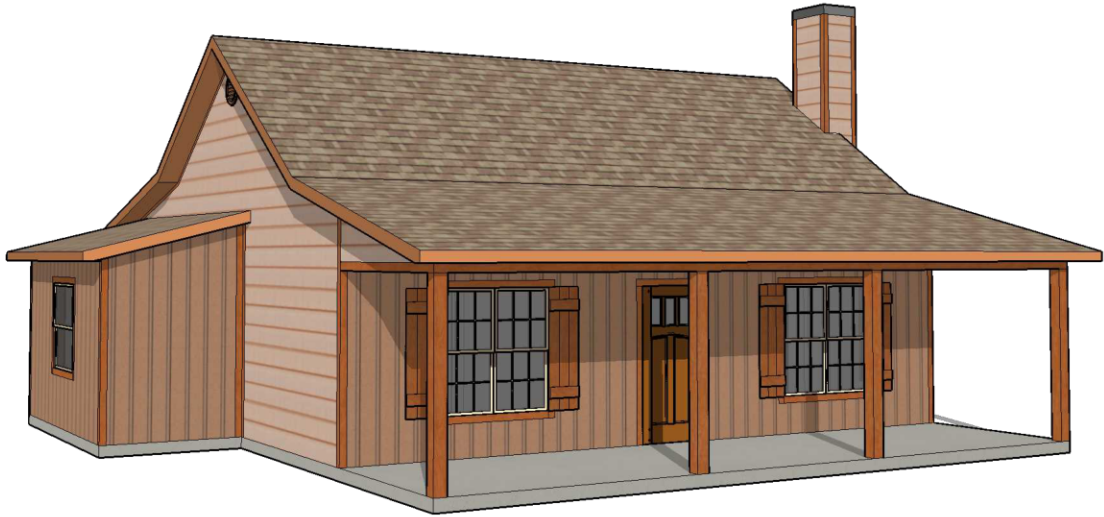

JASPER

1092 SF Cabin - 2 Bedrooms - 1 Bathroom
Open Floor Plan - Fireplace - Large Porches

Front View

Back View

TOTAL LIVING AREA:	1092 SF
FRONT PORCH:	243 SF
BACK PORCH:	106 SF
TOTAL UNDER ROOF:	1441 SF

amberdilanehomes.com
903-887-4228

JASPER

1092 SF Cabin - 2 Bedrooms - 1 Bathroom
Open Floor Plan - Fireplace - Large Porches

Floor Plan

TOTAL LIVING AREA:	1092 SF
FRONT PORCH:	243 SF
BACK PORCH:	106 SF
TOTAL UNDER ROOF:	1441 SF

amberdilanehomes.com
903-887-4228