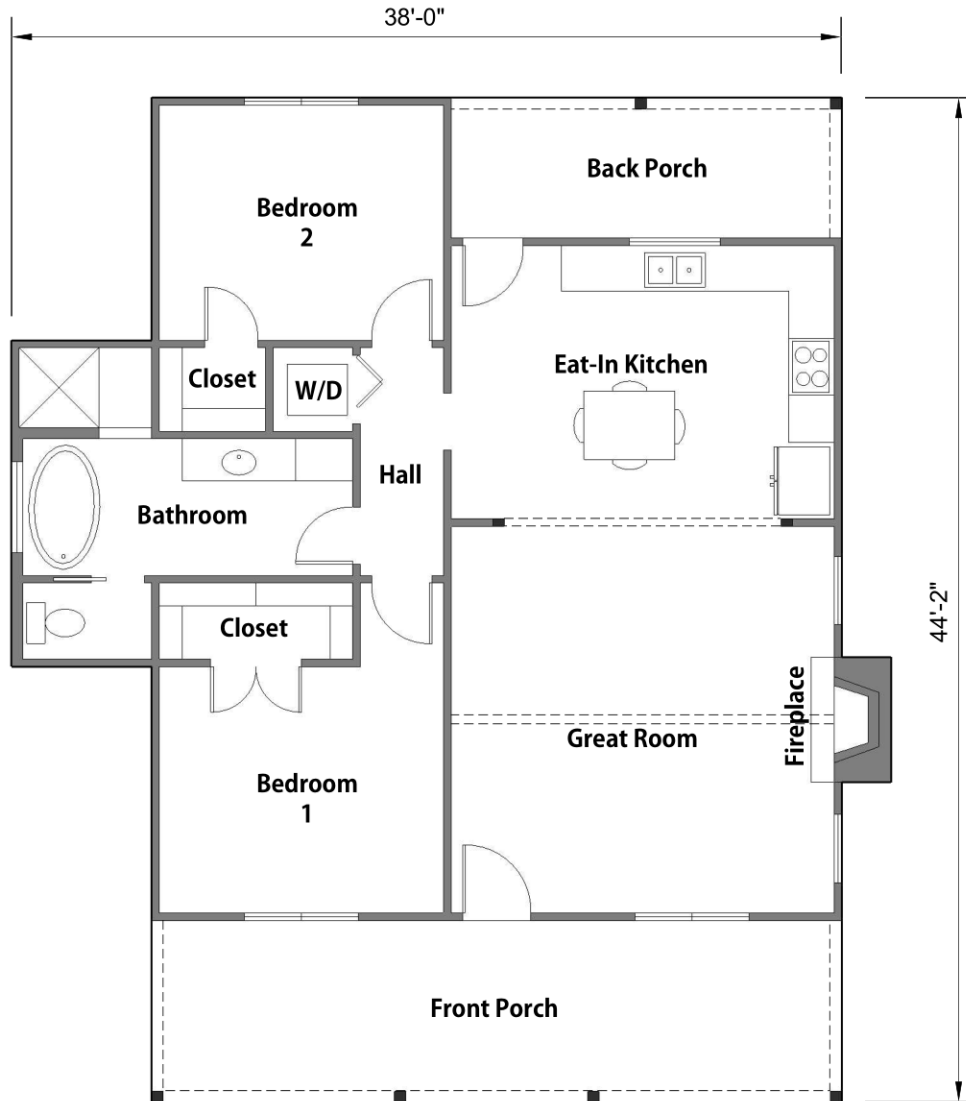

JASPER

1092 SF Cabin - 2 Bedrooms - 1 Bathroom
Open Floor Plan - Fireplace - Large Porches

Front View

Back View

TOTAL LIVING AREA:	1092 SF
FRONT PORCH:	243 SF
BACK PORCH:	106 SF
TOTAL UNDER ROOF:	1441 SF

amberdilanehomes.com
903-887-4228

JASPER

1092 SF Cabin - 2 Bedrooms - 1 Bathroom
Open Floor Plan - Fireplace - Large Porches

Floor Plan

TOTAL LIVING AREA:	1092 SF
FRONT PORCH:	243 SF
BACK PORCH:	106 SF
TOTAL UNDER ROOF:	1441 SF

amberdilanehomes.com
903-887-4228