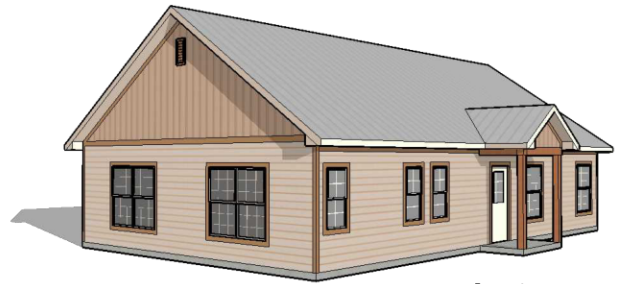

HAUYNE

1285 SF Cabin - 2 Bedrooms - 2 Bathrooms
Open Floor Plan - Large Front Porch - Vaulted Great Room

Front View

Floor Plan

Back View

TOTAL LIVING AREA:	1285 SF
FRONT PORCH:	216 SF
SIDE PORCH:	35 SF
TOTAL UNDER ROOF:	1536 SF