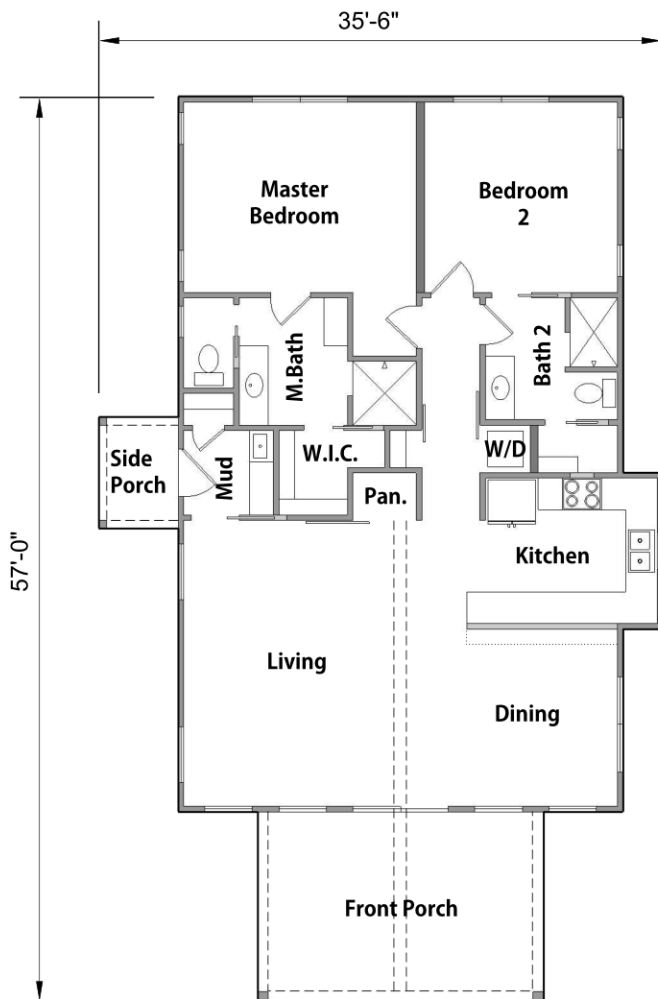

HAUYNE

1285 SF Cabin - 2 Bedrooms - 2 Bathrooms
Open Floor Plan - Large Front Porch - Vaulted Great Room

Front View

Floor Plan

Back View

TOTAL LIVING AREA:	1285 SF
FRONT PORCH:	216 SF
SIDE PORCH:	35 SF
TOTAL UNDER ROOF:	1536 SF