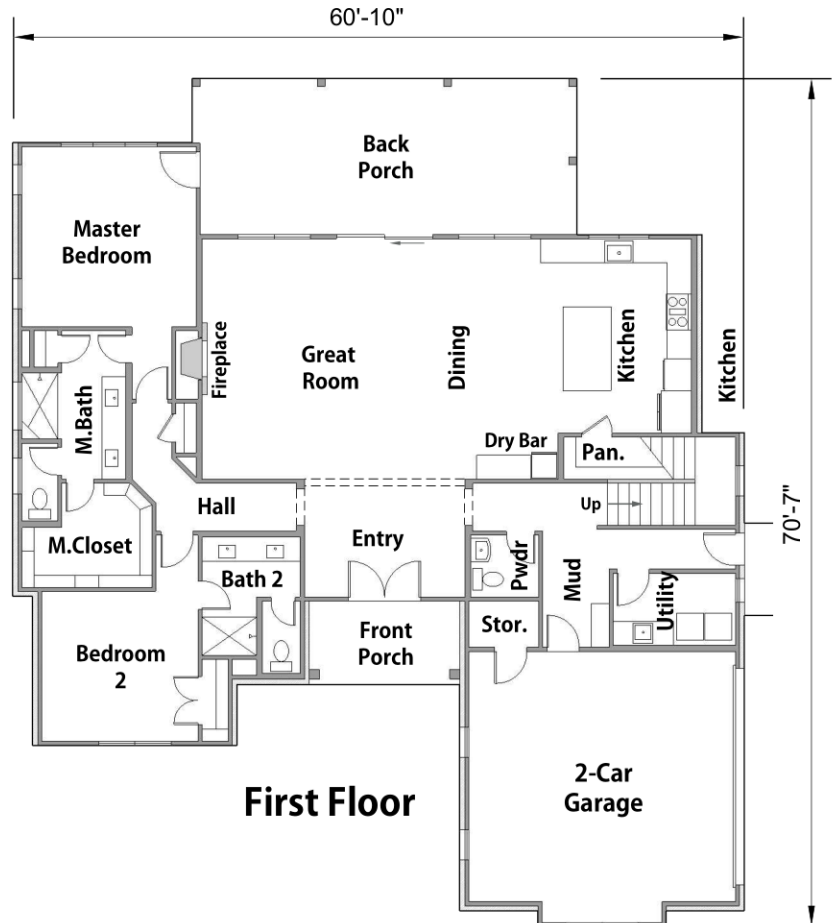

GRAFTON

3512 SF Home - 3 Bedrooms - 3.5 Bathrooms - Open Living Area
2 Car Garage - Game/Party Room - Bunk Room - Large Balcony

Front Elevation

Front View

FIRST FLOOR:	2230 SF
SECOND FLOOR:	1282 SF
TOTAL LIVING AREA:	3512 SF
FRONT PORCH:	86 SF
BACK PORCH:	411 SF
GARAGE:	555 SF
TOTAL UNDER ROOF:	4564 SF
UNCOVERED BALCONY	397 SF

Back View

amberdilanehomes.com
903-887-4228

GRAFTON

3512 SF Home - 3 Bedrooms - 3.5 Bathrooms - Open Living Area
 2 Car Garage - Game/Party Room - Bunk Room - Large Balcony

FIRST FLOOR:	2230 SF
SECOND FLOOR:	1282 SF
TOTAL LIVING AREA:	3512 SF
FRONT PORCH:	86 SF
BACK PORCH:	411 SF
GARAGE:	555 SF
TOTAL UNDER ROOF:	4564 SF
UNCOVERED BALCONY	397 SF