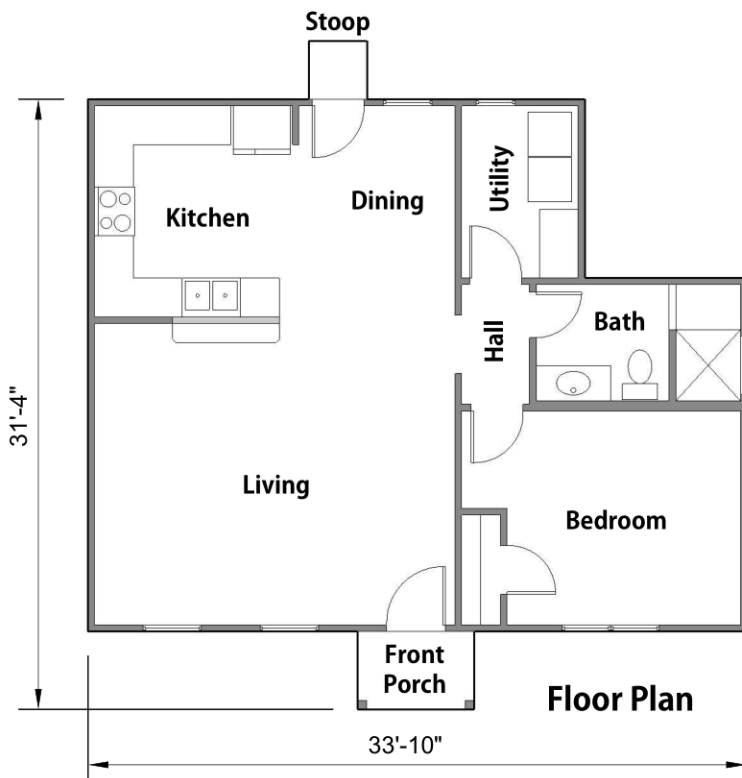

# BERYL

848 SF Cabin - 1 Bedroom - 1 Bathroom - Utility Room

Front View

Back View

TOTAL LIVING AREA:	848 SF
FRONT PORCH:	24 SF
TOTAL UNDER ROOF:	872 SF

[amberdilanehomes.com](http://amberdilanehomes.com)

903-887-4228